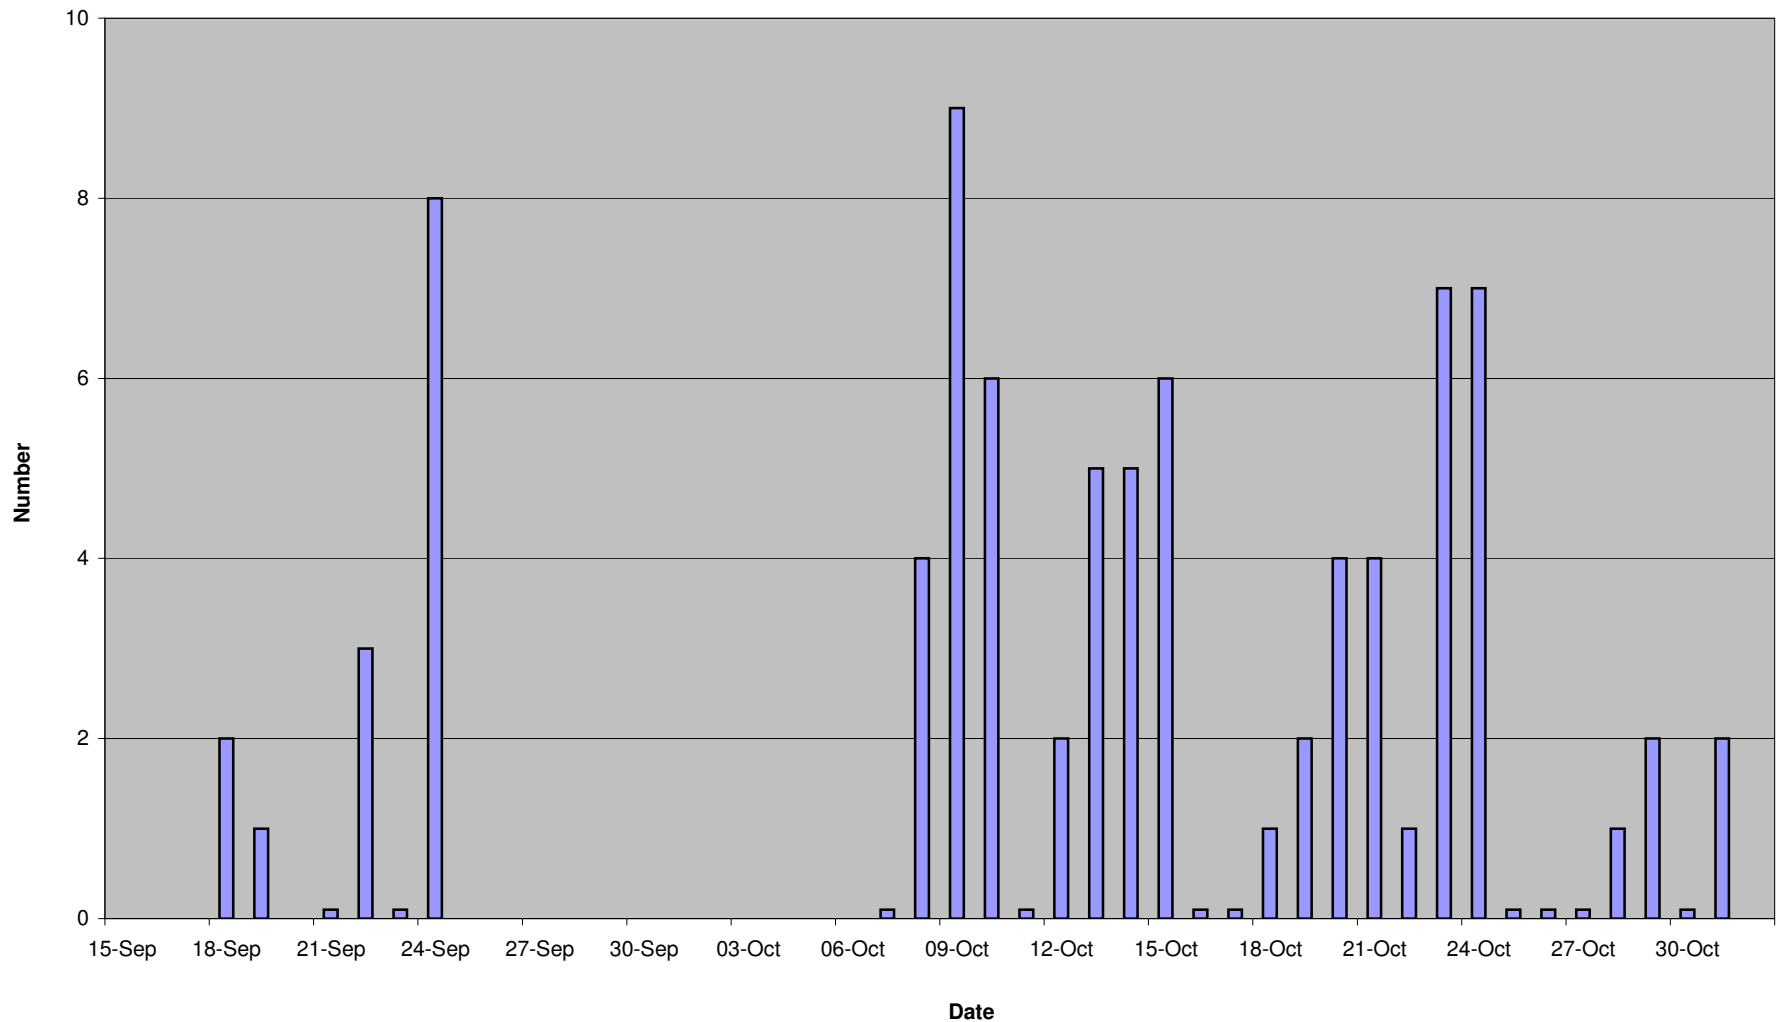

**Figure 7b. Northern Saw-whet Owl New Captures at Spring Creek Site
Cypress Hills PP 2011
(new bands=82)**

Number = 0.1 indicates nets up but no owls captured

**Figure 7c. Northern Saw-whet Owl New Captures at Elkwater Site
Cypress Hills PP 2011
(new bands=78)**

Number = 0.1 indicates nets up but no owls captured